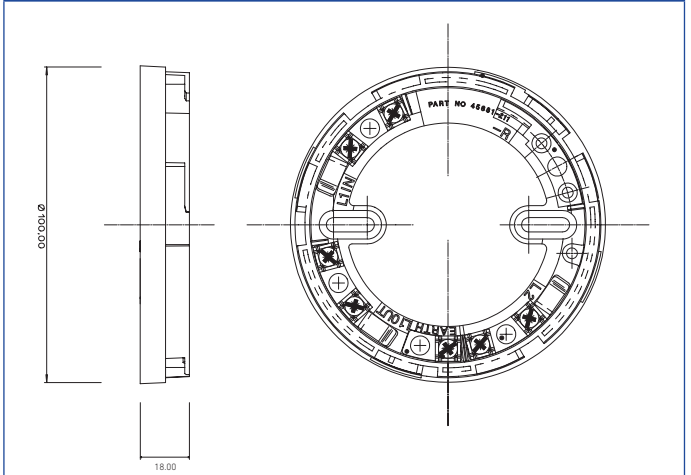

Discovery Marine

Isolator Base

Discovery Marine Isolator Base dimensional drawing

Product Overview

Product	Marine Isolator Base
Part No.	45681-211MAR

Approvals

Product Information

The Discovery Marine Isolator Base is unique and can only be used for the Discovery Marine Isolator.